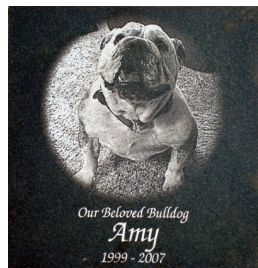

CREMATION URNS

Cremation urns transition the loss of your pet into special memories. Choose from a wide selection of urns for your beloved pet.

ROME INSPIRATIONS

MEMORIAL STONES

Memorial stones make a perfect keepsake or memorial tribute to your beloved pet's memory. Each granite memorial is personalized to your specifications. The memorial can be created with a diamond hand etching of your pet or can be sandblasted with a design from our gallery of images.

PET PLAQUES

Laser engraved pet plaques ensure your pet will never be forgotten when his or her photograph is permanently etched into this unique granite keepsake. Exquisitely crafted of solid black granite, each stone is polished to a glossy finish. Your pet's name and a personalized message are also etched into the granite.